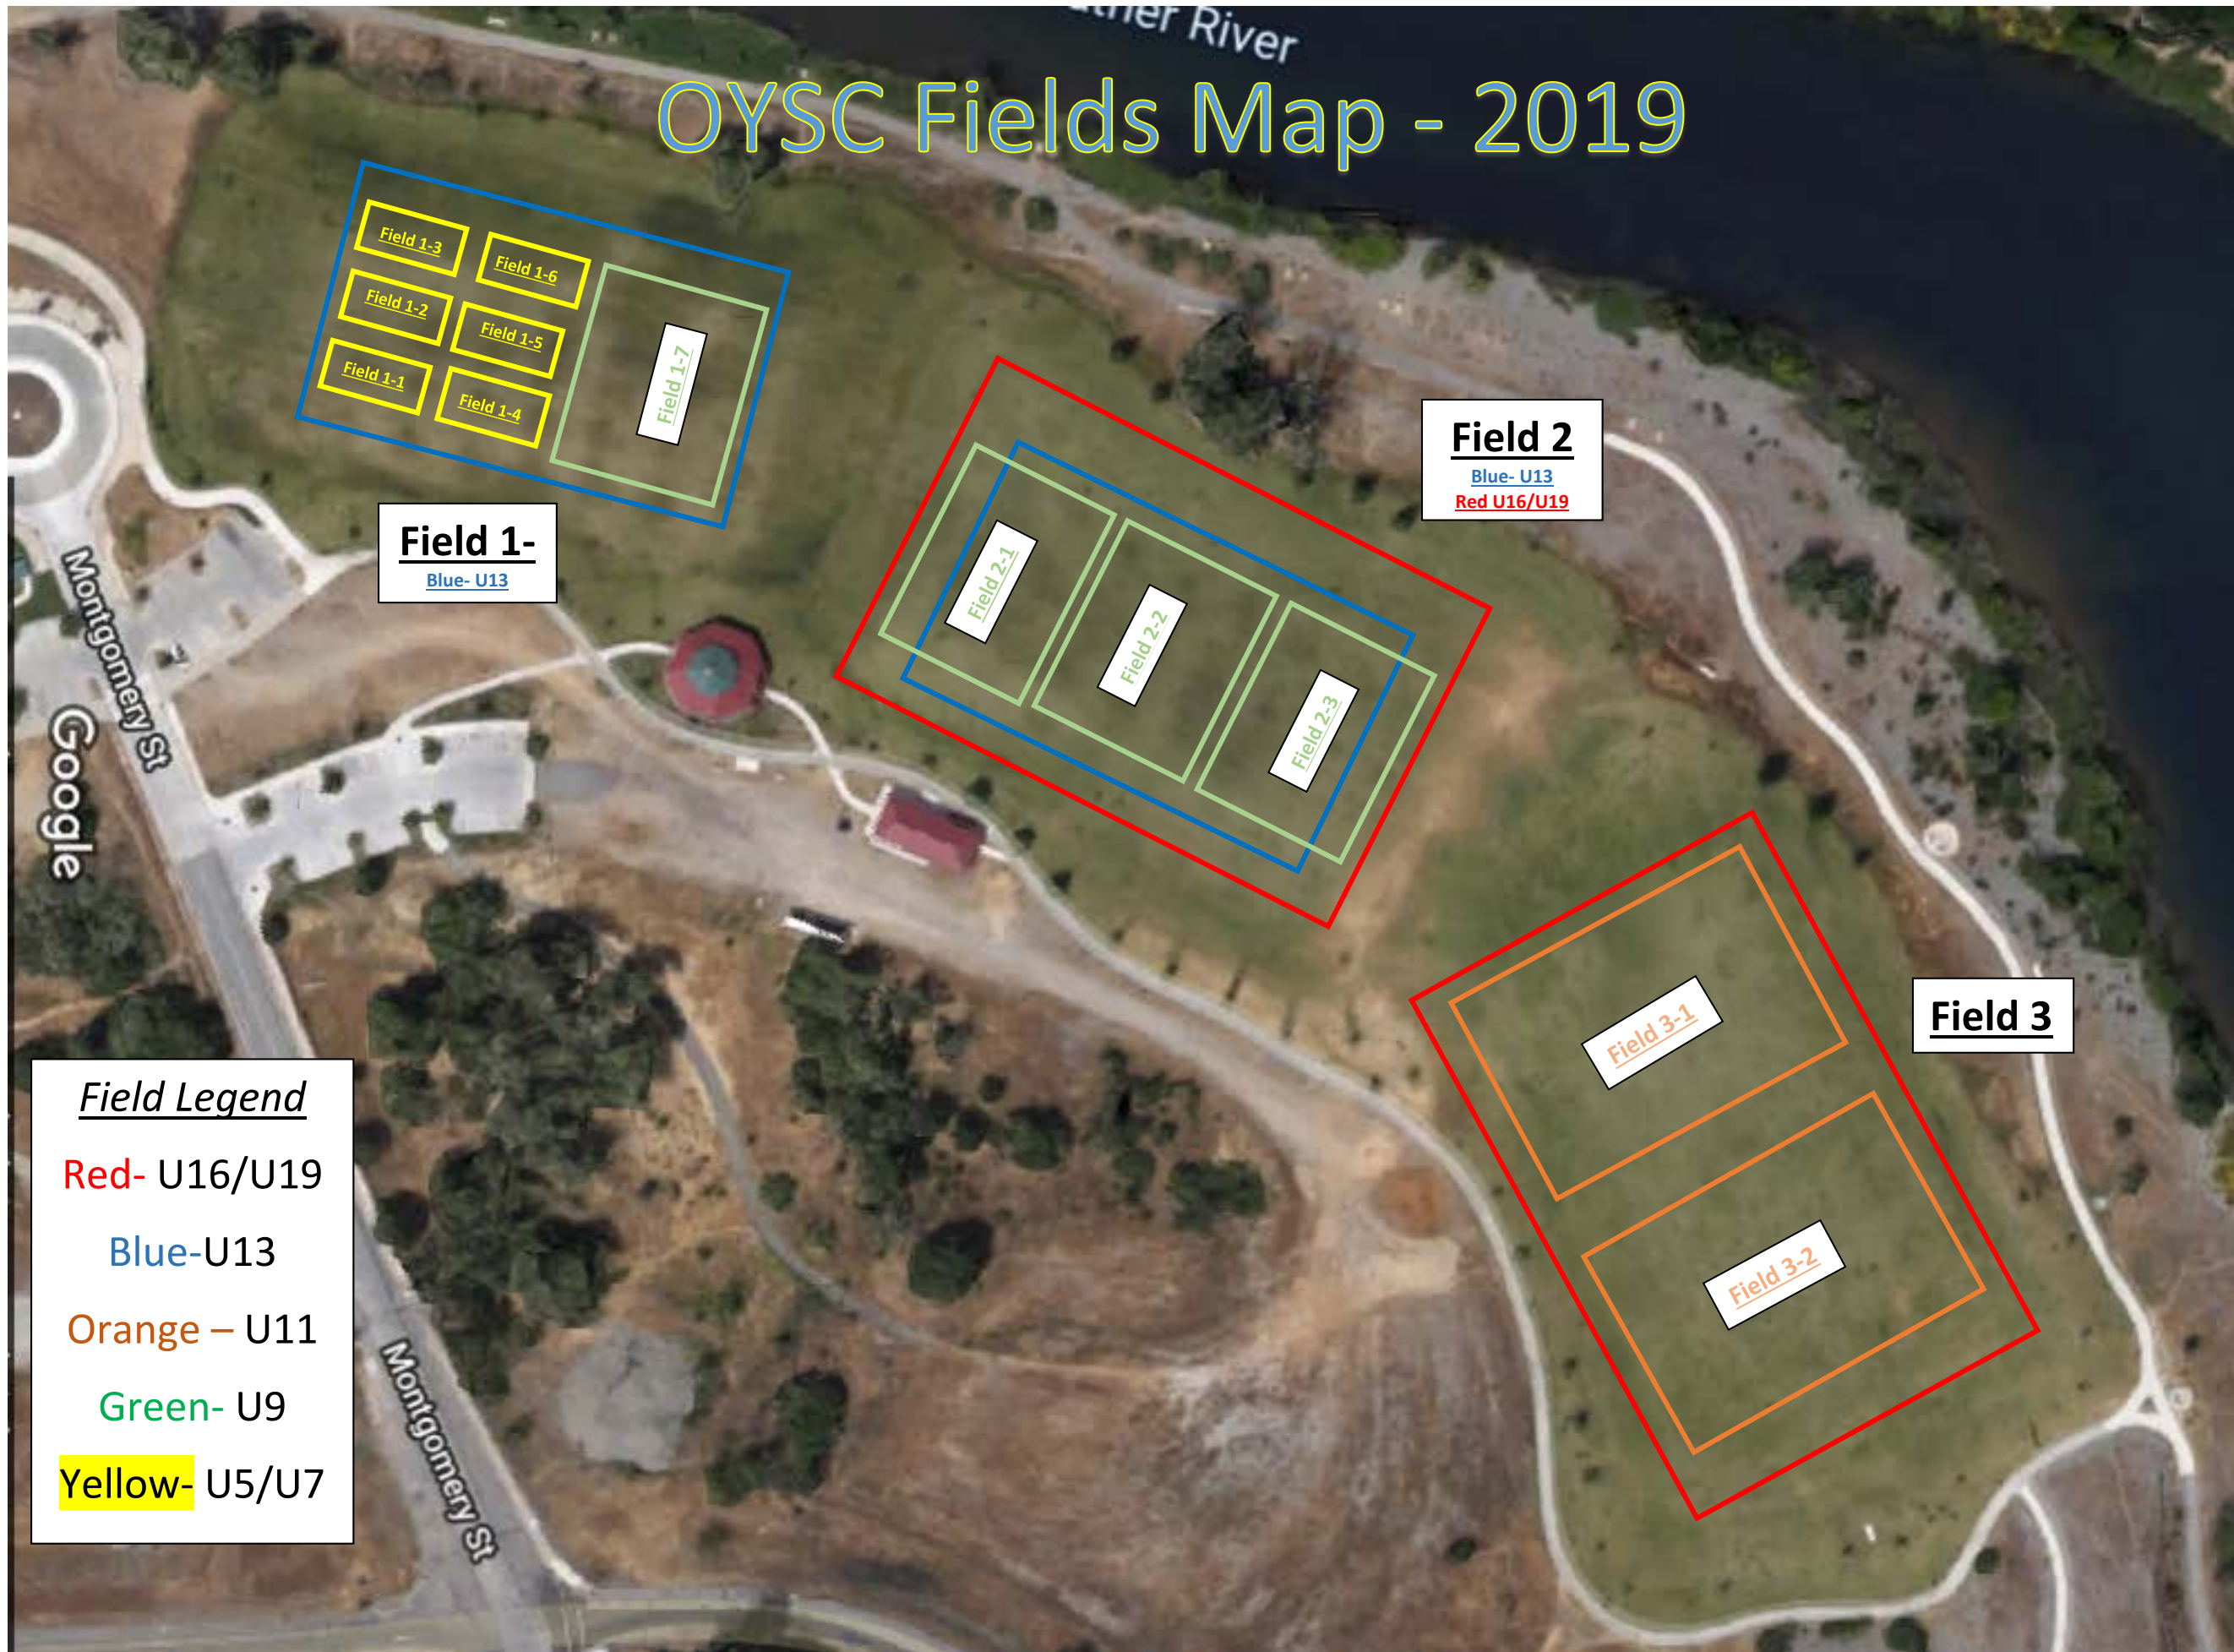

OYSC Fields Map - 2019

Field 1-
Blue- U13

Field 1-3
Field 1-6
Field 1-2
Field 1-5
Field 1-1
Field 1-4
Field 1-7

Field 2
Blue- U13
Red U16/U19

Field 2-1
Field 2-2
Field 2-3

Field 3

Field 3-1
Field 3-2

Field Legend
Red- U16/U19
Blue-U13
Orange – U11
Green- U9
Yellow- U5/U7

Google
Montgomery St

Montgomery St

Leather River